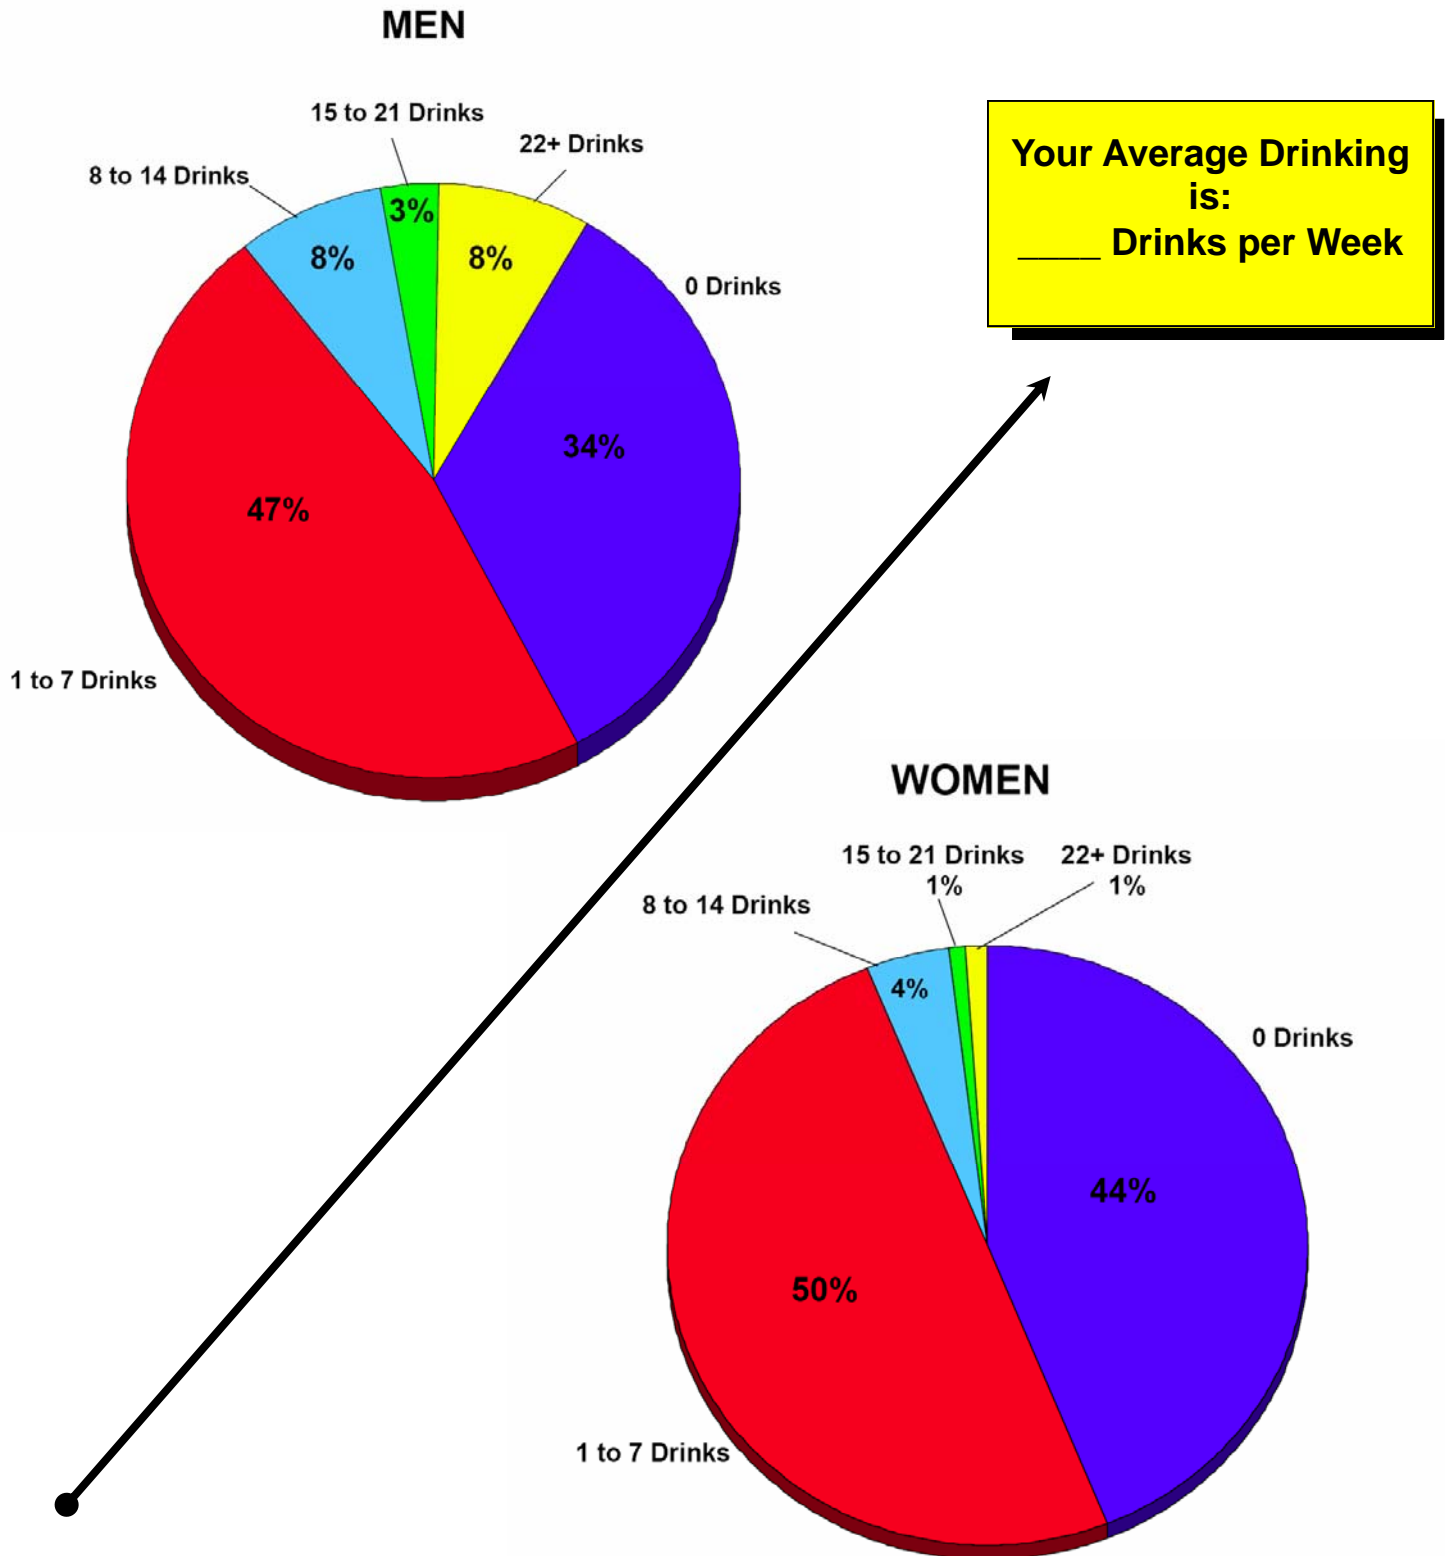

Number of Drinks Consumed in a Week By Adults Surveyed in the U.S.*

Where Does Your Drinking Fit In?

* From the 2000 National Alcohol Survey (N=7,612) Alcohol Research Group, Berkeley, CA.