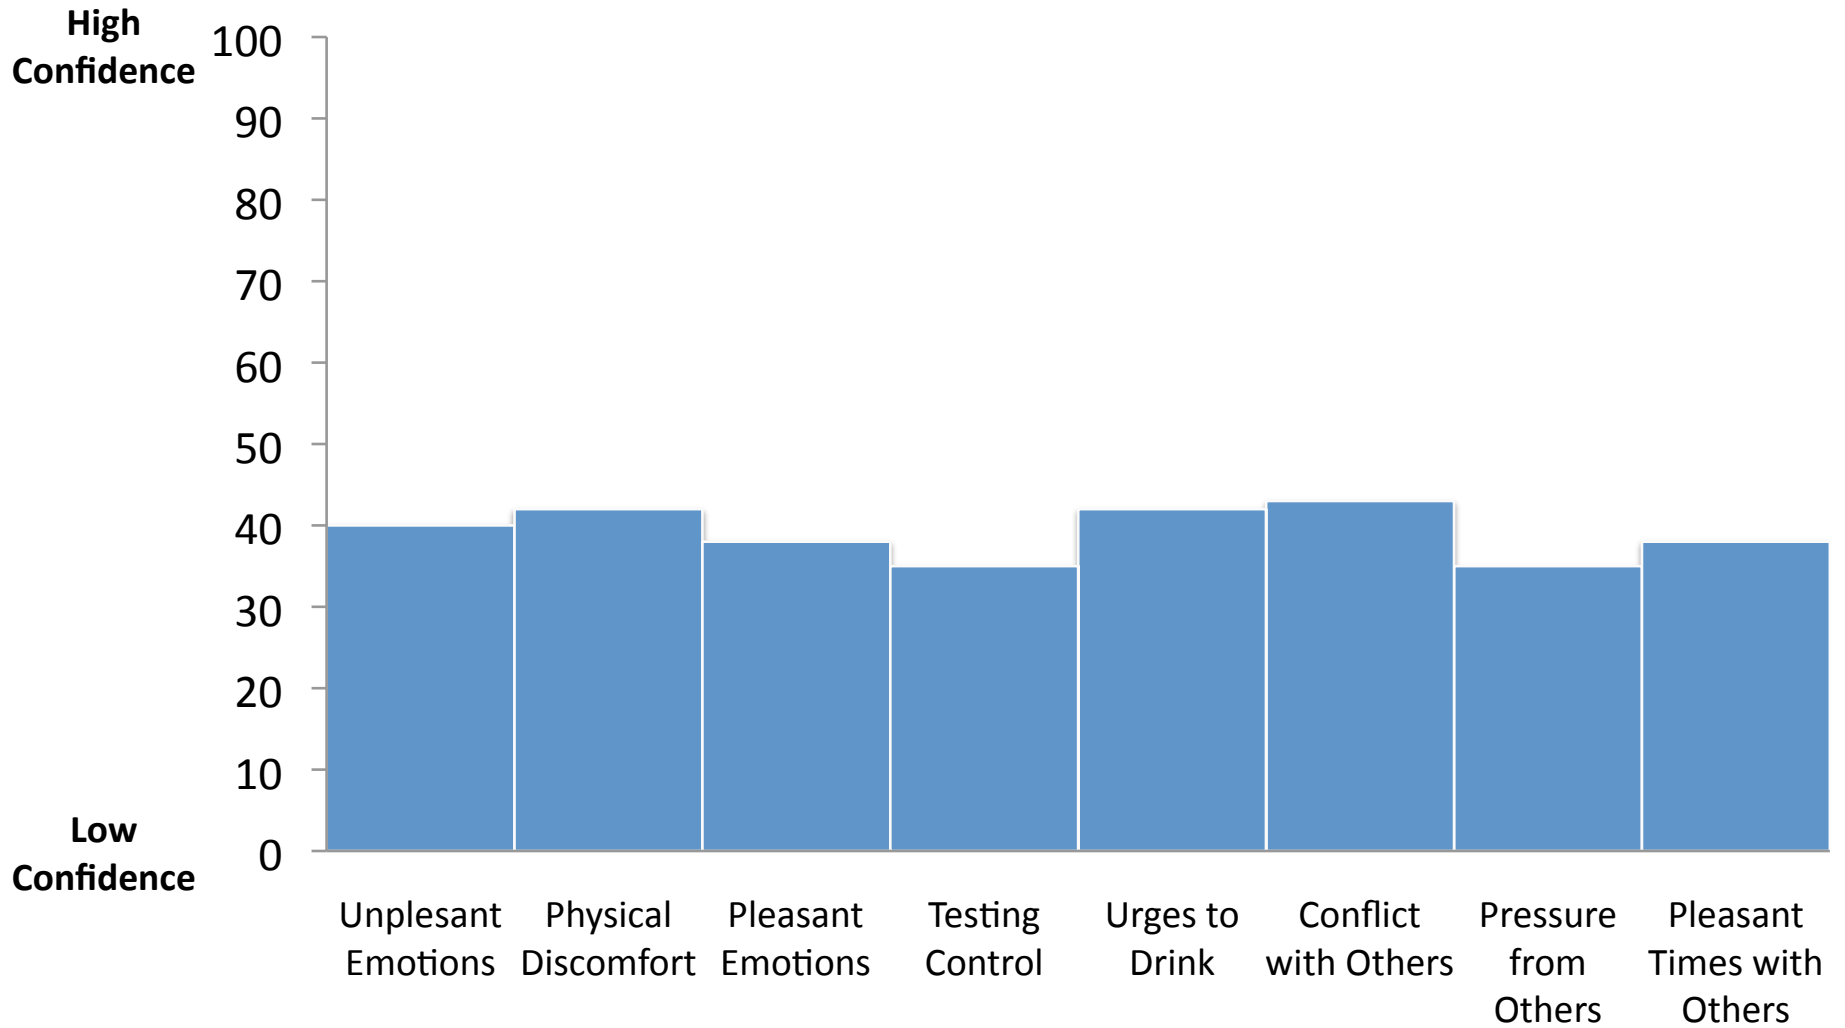

Affective Profile

CONFIDENCE TO RESIST URGES TO DRINK HEAVILY OR DRINK DRUGS

Good Times/Social Pressure Profile

CONFIDENCE TO RESIST URGES TO DRINK HEAVILY OR DRINK DRUGS

Good Times Profile

CONFIDENCE TO RESIST URGES TO DRINK HEAVILY OR DRINK DRUGS

Flat Profile

CONFIDENCE TO RESIST URGES TO DRINK HEAVILY OR DRINK DRUGS

Negative Affect Profile

CONFIDENCE TO RESIST URGES TO DRINK HEAVILY OR DRINK DRUGS

Testing Control Profile

CONFIDENCE TO RESIST URGES TO DRINK HEAVILY OR DRINK DRUGS