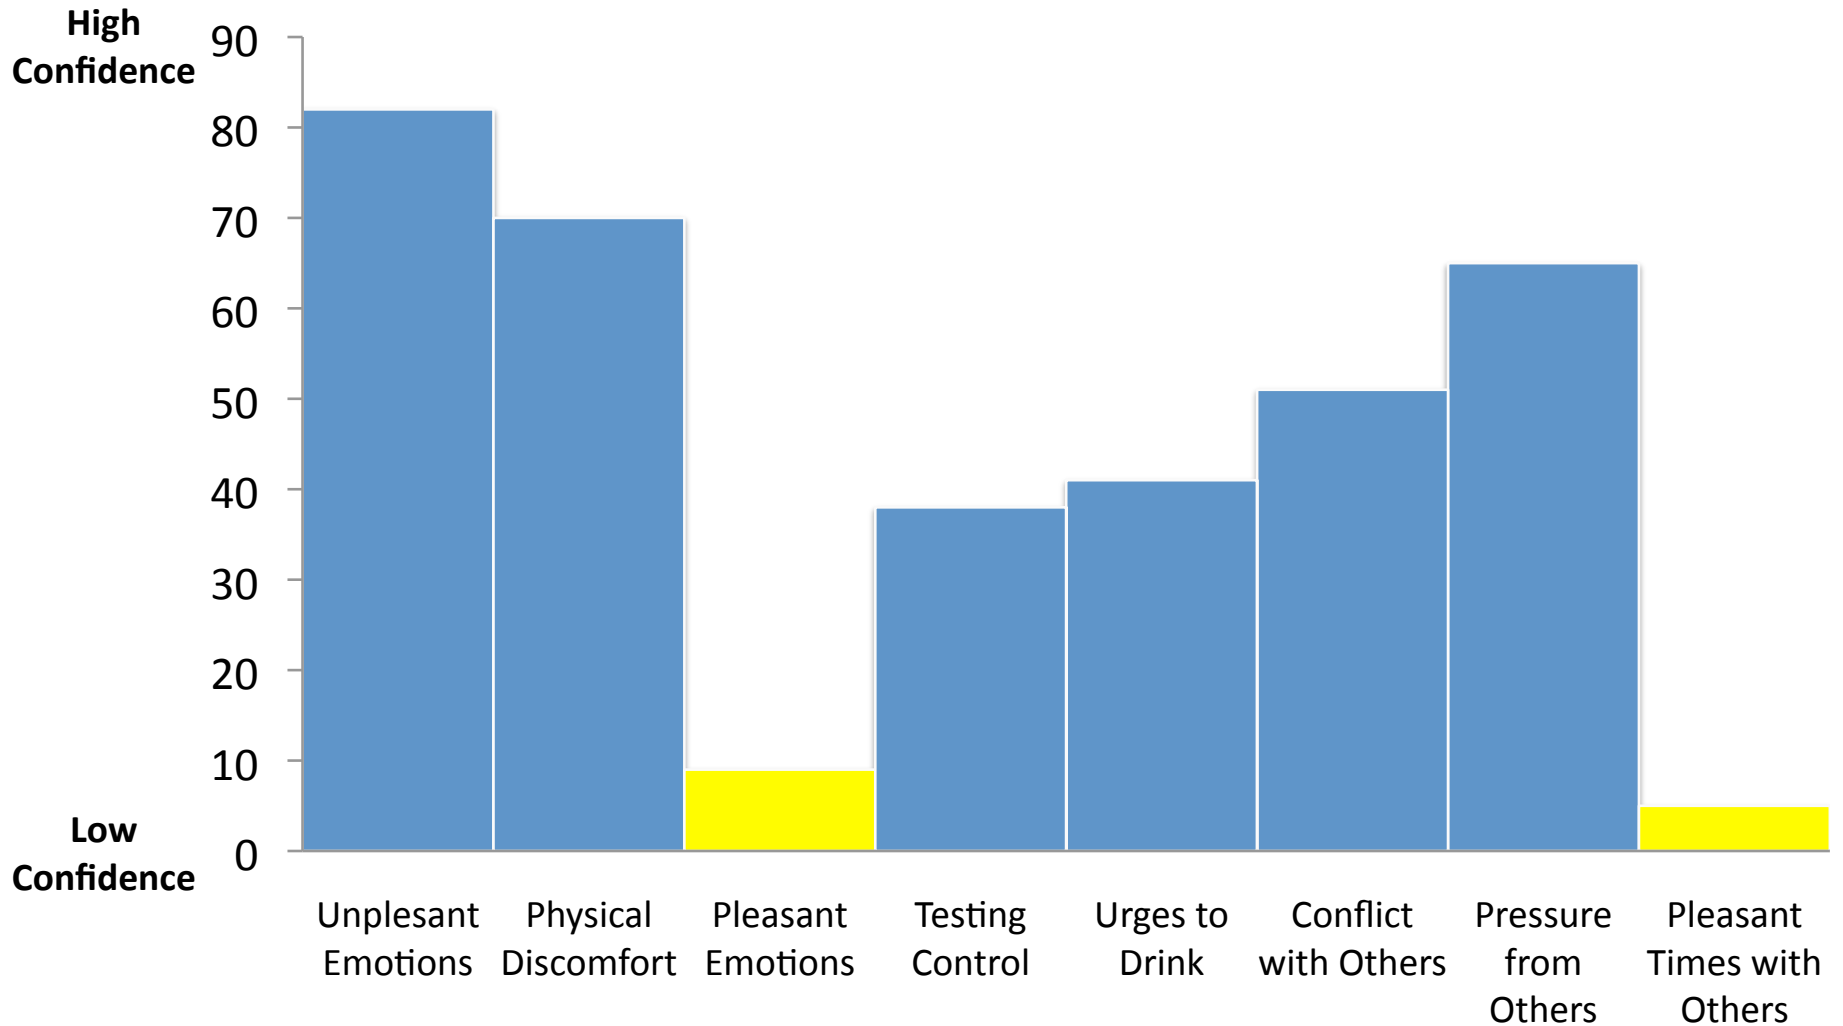

Affective Profile

CONFIDENCE TO RESIST URGES TO DRINK HEAVILY OR DRINK DRUGS

Good Times/Social Pressure Profile

CONFIDENCE TO RESIST URGES TO DRINK HEAVILY OR DRINK DRUGS

Good Times Profile

CONFIDENCE TO RESIST URGES TO DRINK HEAVILY OR DRINK DRUGS

Flat Profile

CONFIDENCE TO RESIST URGES TO DRINK HEAVILY OR DRINK DRUGS

Negative Affect Profile

CONFIDENCE TO RESIST URGES TO DRINK HEAVILY OR DRINK DRUGS

Testing Control Profile

CONFIDENCE TO RESIST URGES TO DRINK HEAVILY OR DRINK DRUGS