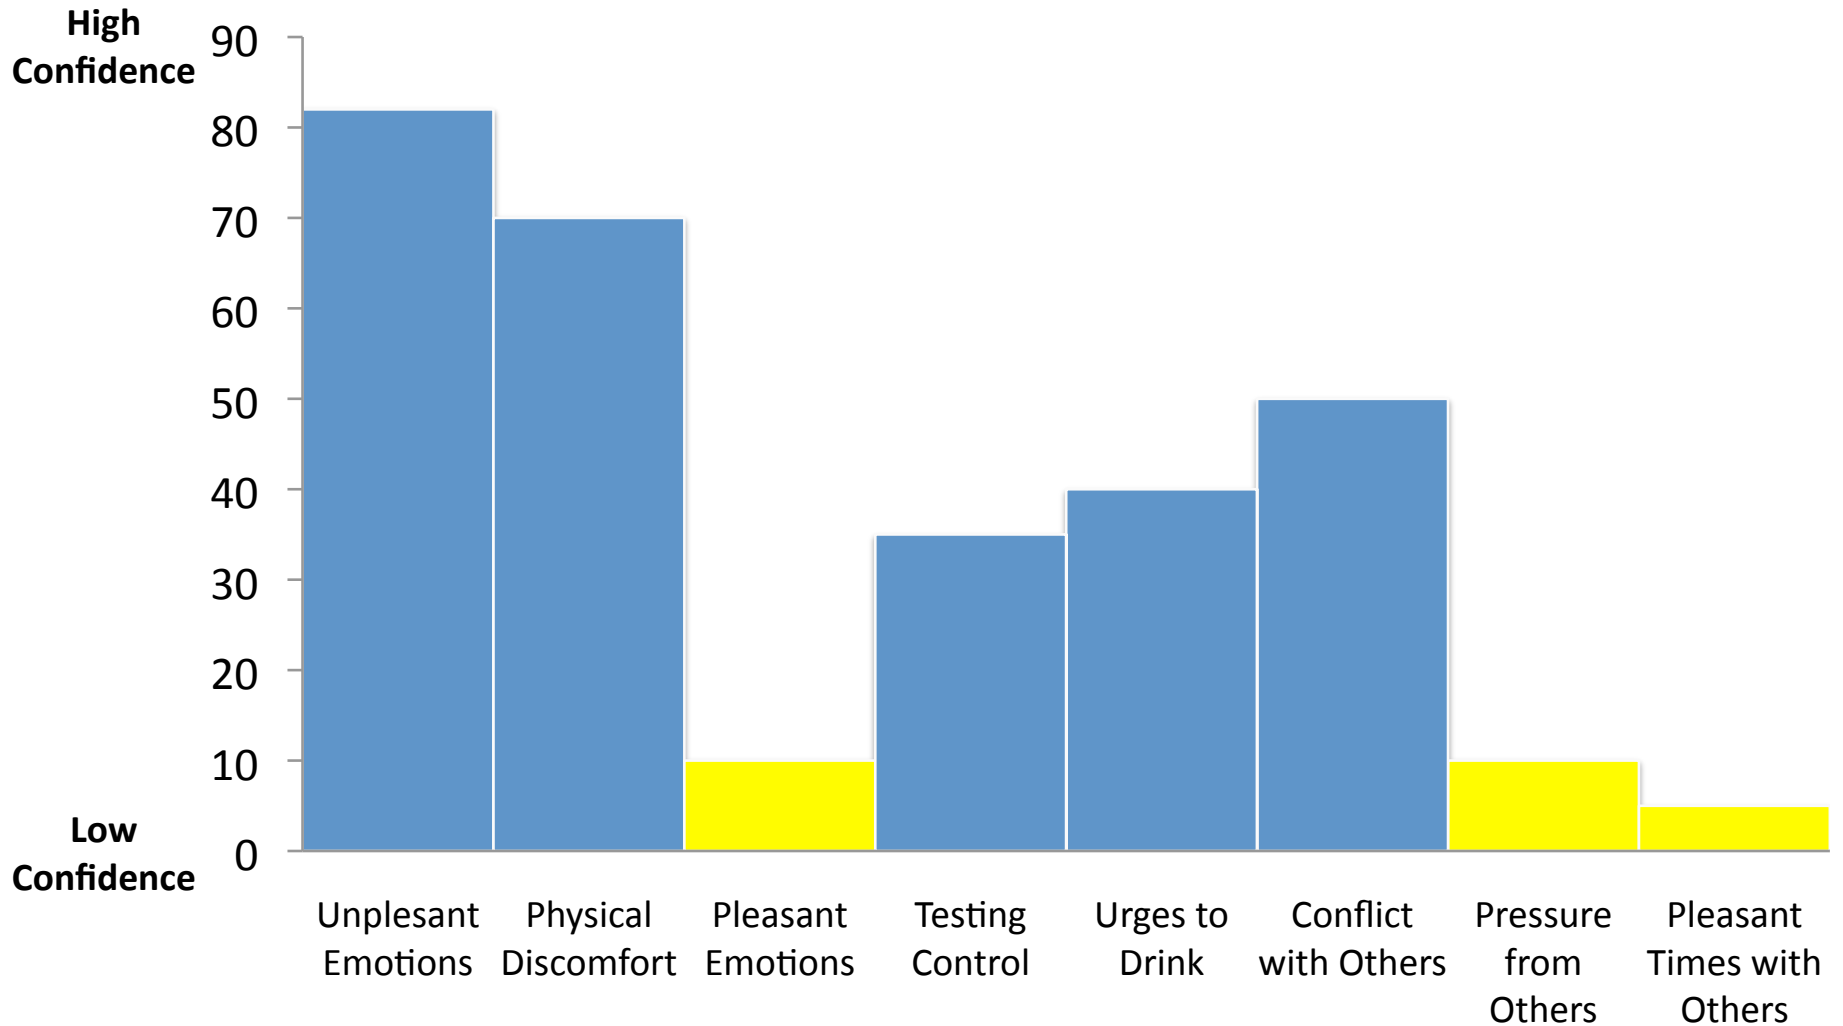

Affective Profile

CONFIDENCE TO RESIST URGES TO DRINK HEAVILY OR DRINK DRUGS

Good Times/Social Pressure Profile

CONFIDENCE TO RESIST URGES TO DRINK HEAVILY OR DRINK DRUGS

Good Times Profile

CONFIDENCE TO RESIST URGES TO DRINK HEAVILY OR DRINK DRUGS

Flat Profile

CONFIDENCE TO RESIST URGES TO DRINK HEAVILY OR DRINK DRUGS

Negative Affect Profile

CONFIDENCE TO RESIST URGES TO DRINK HEAVILY OR DRINK DRUGS

Testing Control Profile

CONFIDENCE TO RESIST URGES TO DRINK HEAVILY OR DRINK DRUGS