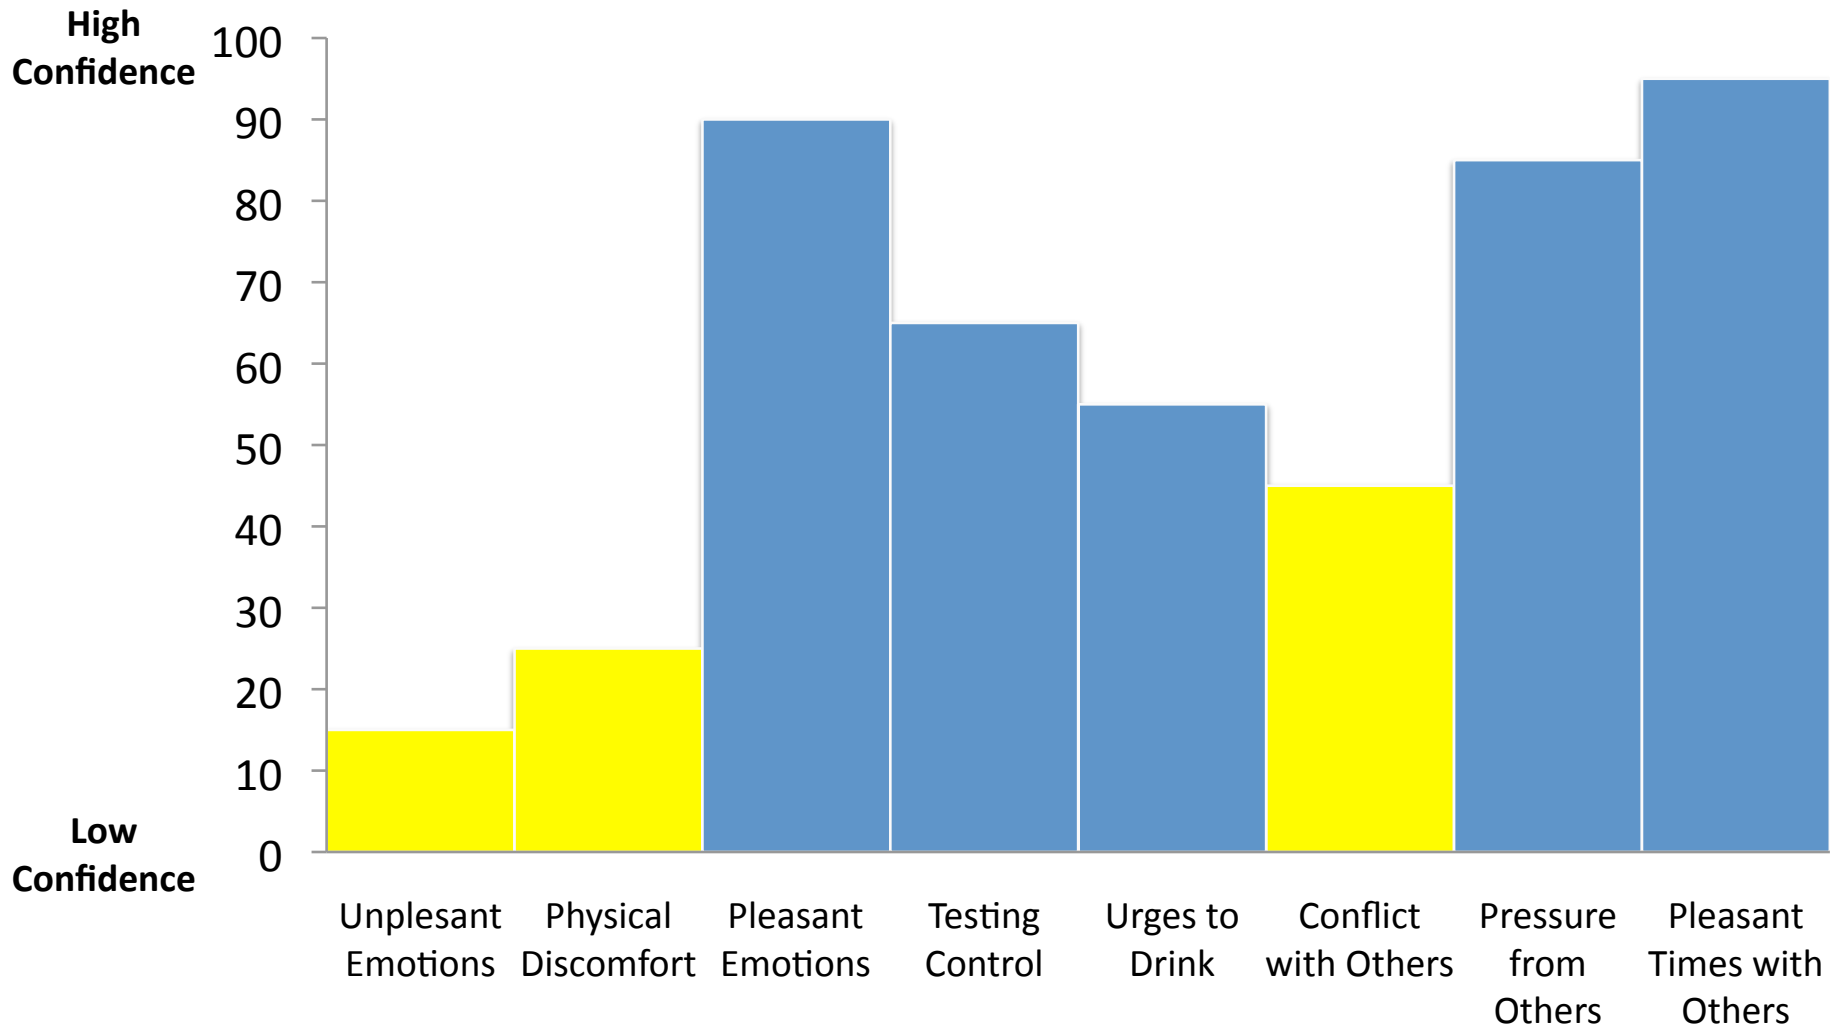

Affective Profile

CONFIDENCE TO RESIST URGES TO DRINK HEAVILY OR DRINK DRUGS

Good Times/Social Pressure Profile

CONFIDENCE TO RESIST URGES TO DRINK HEAVILY OR DRINK DRUGS

Good Times Profile

CONFIDENCE TO RESIST URGES TO DRINK HEAVILY OR DRINK DRUGS

Flat Profile

CONFIDENCE TO RESIST URGES TO DRINK HEAVILY OR DRINK DRUGS

Negative Affect Profile

CONFIDENCE TO RESIST URGES TO DRINK HEAVILY OR DRINK DRUGS

Testing Control Profile

CONFIDENCE TO RESIST URGES TO DRINK HEAVILY OR DRINK DRUGS