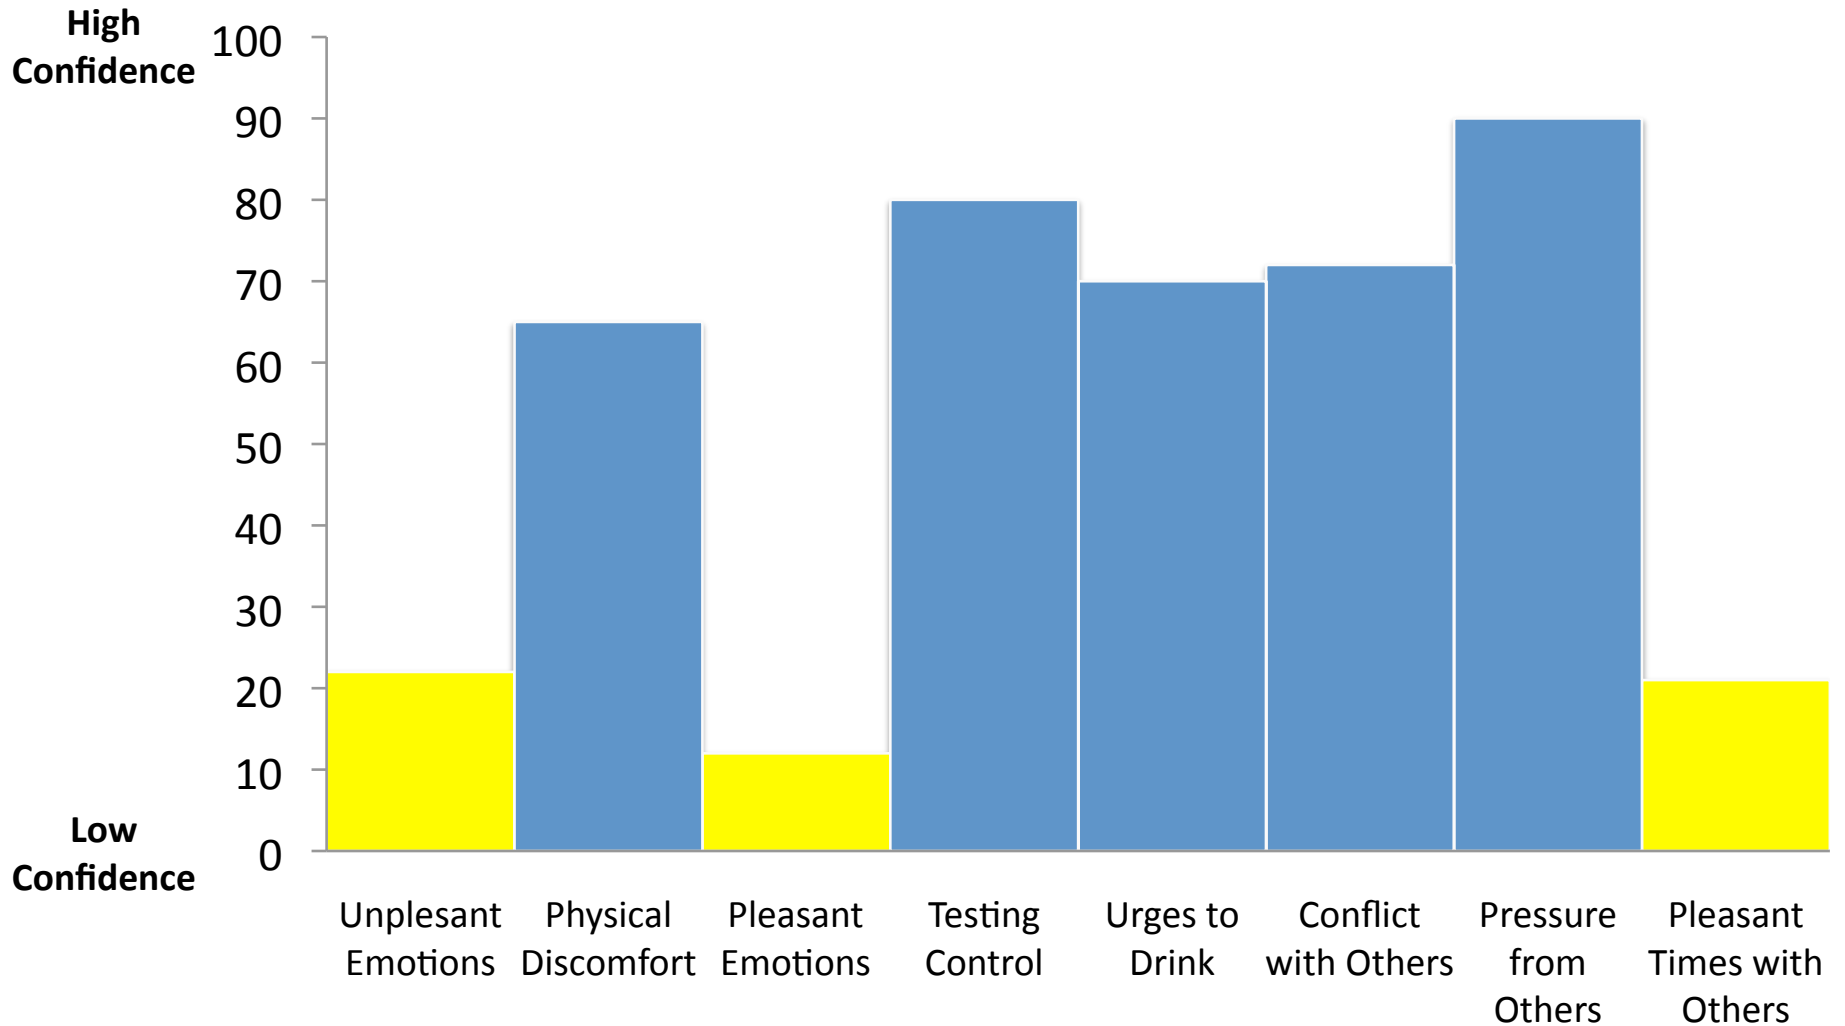

Affective Profile

CONFIDENCE TO RESIST URGES TO DRINK HEAVILY OR DRINK DRUGS

Good Times/Social Pressure Profile

CONFIDENCE TO RESIST URGES TO DRINK HEAVILY OR DRINK DRUGS

Good Times Profile

CONFIDENCE TO RESIST URGES TO DRINK HEAVILY OR DRINK DRUGS

Flat Profile

CONFIDENCE TO RESIST URGES TO DRINK HEAVILY OR DRINK DRUGS

Negative Affect Profile

CONFIDENCE TO RESIST URGES TO DRINK HEAVILY OR DRINK DRUGS

Testing Control Profile

CONFIDENCE TO RESIST URGES TO DRINK HEAVILY OR DRINK DRUGS